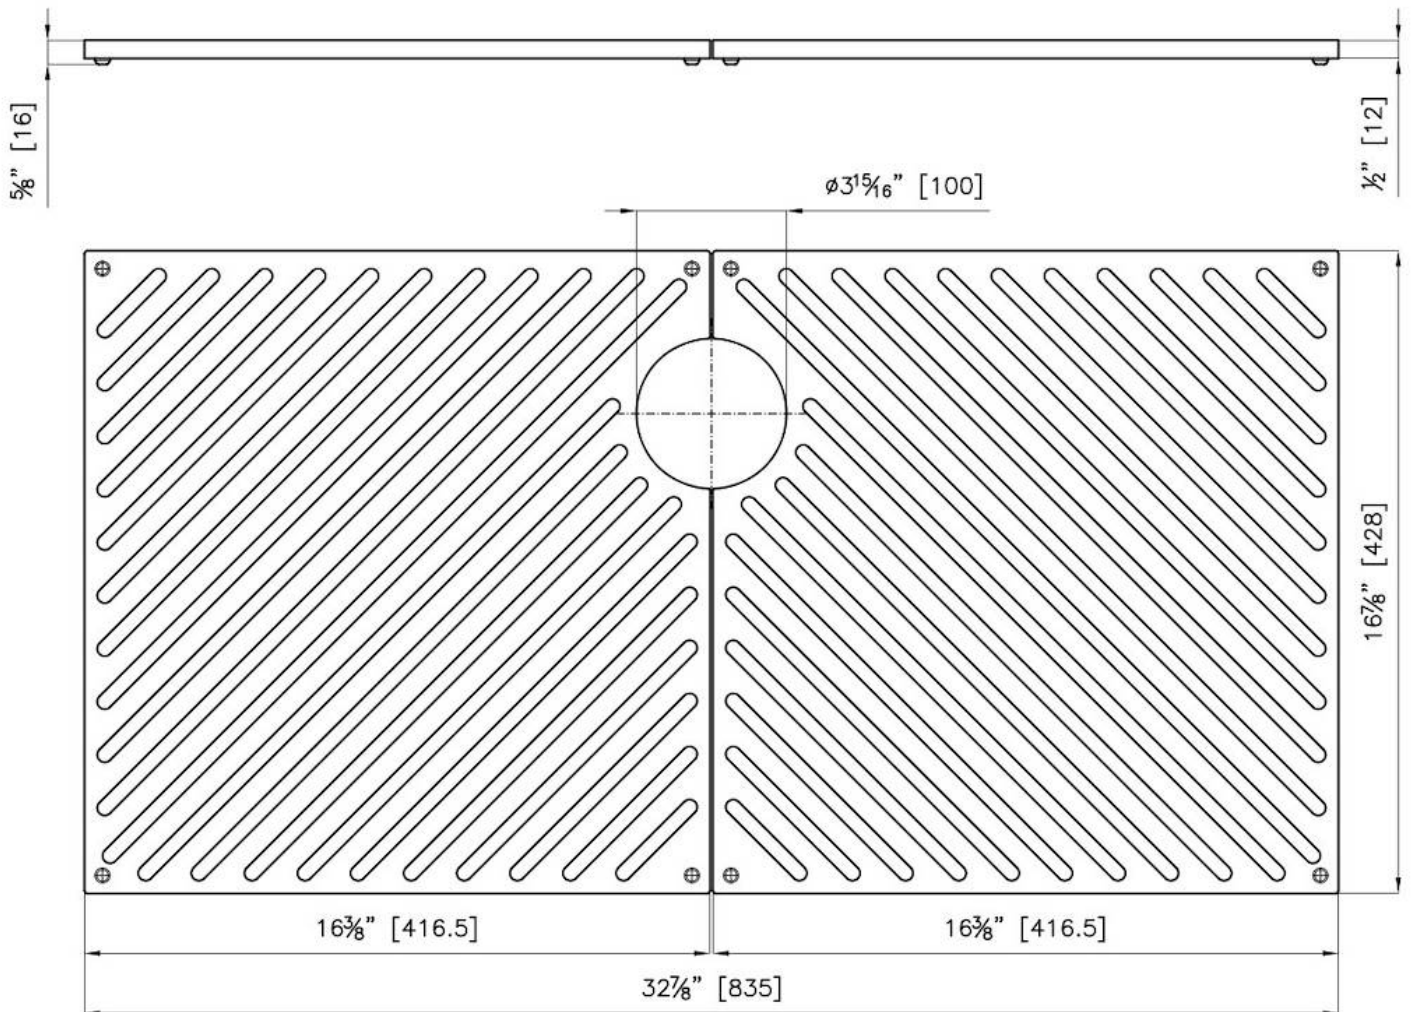

配件和备件

代码: 8100 613

细节

材料 Foster Black Composit

水槽附件 烤架

尺寸 41,6x42,8 cm

尺寸 83,5x42,8 cm

备注：

The grids 8100 613 are sold in pairs.
One unit of 8100 613 is therefore sufficient to fully cover the bottom of the sink.